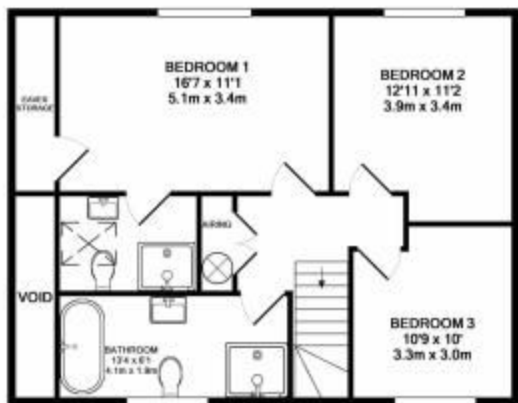

GROUND FLOOR

1ST FLOOR

TOTAL APPROX. FLOOR AREA 1330 SQ. FT. (123.8 SQ. M.)

While every attempt has been made to ensure the accuracy of the floor plan contained here, measurements of doors, windows, rooms and any other items are approximate and no responsibility is taken for any error, omission, or mis-statement. This plan is for illustrative purposes only and should be used as such by any prospective purchaser. The services, systems and appliances shown have not been tested and no guarantee as to their operability or efficiency can be given.